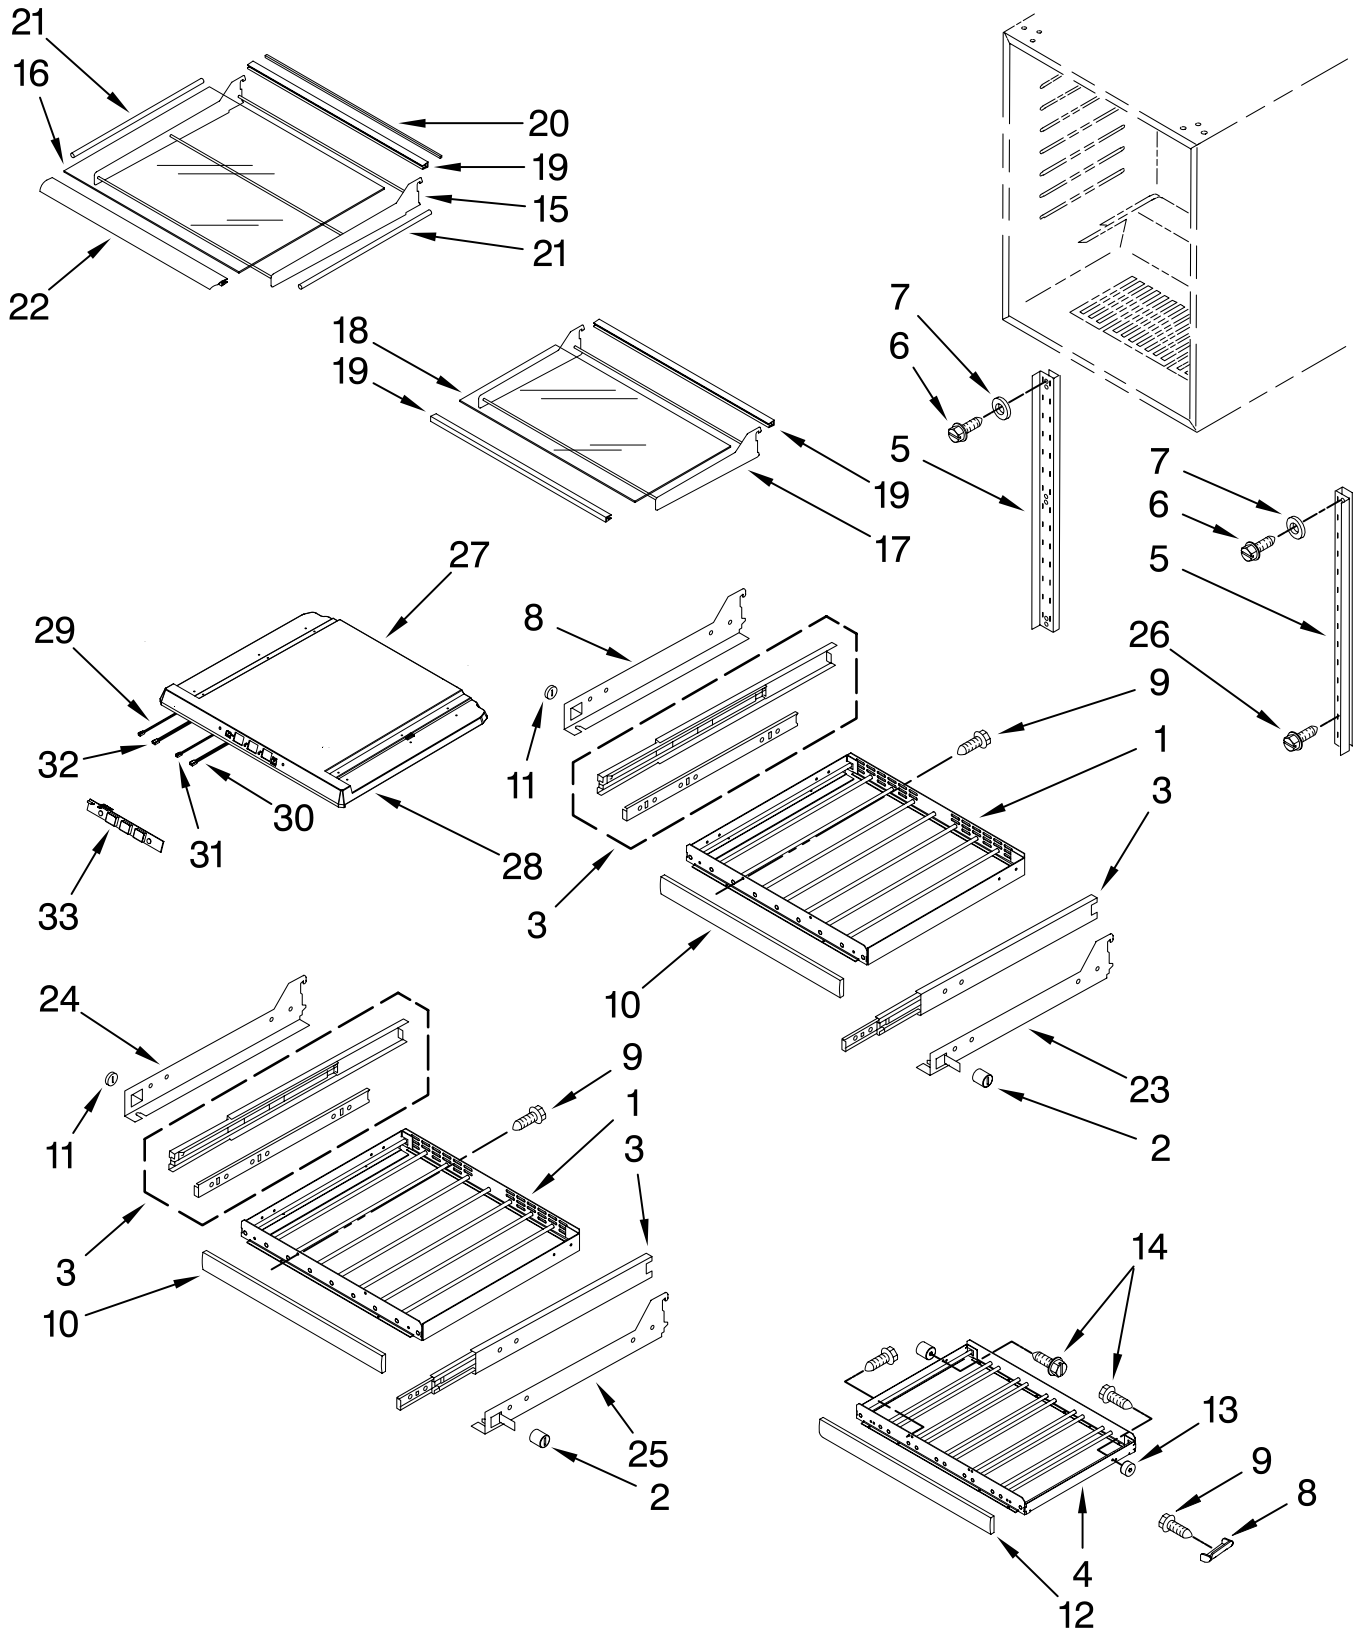

SHELF PARTS

For Model: KBC024LSBX02

(Black Cabinet)

FOR ORDERING INFORMATION REFER TO PARTS PRICE LIST

SHELF PARTS

For Model: KBC024LSBX02
(Black Cabinet)

Illus. No.	Part No.	DESCRIPTION
1	W10238032	Wine Rack Top & Middle
2	4344866	Rubber Support
3	W10238029	Rail Assembly
4	W10187313	Wine Rack, Lower Ladder, Shelf
5	4344842	Left Side
	4344843	Right Side
6	4344794	Screw
7	4344795	Washer
8	W10239367	Shelf Support
9	4344851	Screw
10	4344882	Trim, Top And Middle Racks
11	4344867	Rubber Support
12	W10163279	Trim, Lower Rack Support, Bumper
13	4344886	Left
	4344885	Right
14		Screw
	4344915	Left
	4344914	Right
15	W10238033	Shelf, Large
16	4344871	Glass, Shelf
17	4344868	Shelf, Small
18	4344869	Glass, Shelf
19	4344872	Trim, Shelf
20	4344873	Seal, Rear
21	4344874	Seal, Side (2)
22	4344875	Seal, Front
23	W10239364	Shelf Support
24	W10239371	Shelf Support
25	W10239368	Shelf Support
26	W10162986	Screw W/Washer
27	W10238187	Top Cover
28	W10238184	Bottom Cover
29	W10238024	Transformer Cable
30	W10238026	Sensor Assy
31	W10238025	Sensor Assy, Top
32	W10238028	Extension Cable
33	W10238180	PCB Display Board

Following Parts Not Illustrated

W10204809 Screw, Cover
W10238031 LED Spacer
W10238384 Seal
W10238189 Support
W10239385 Support Spacer
W10243273 Screw, Support
W10243310 Screw, Support
W10243312 Screw, LED